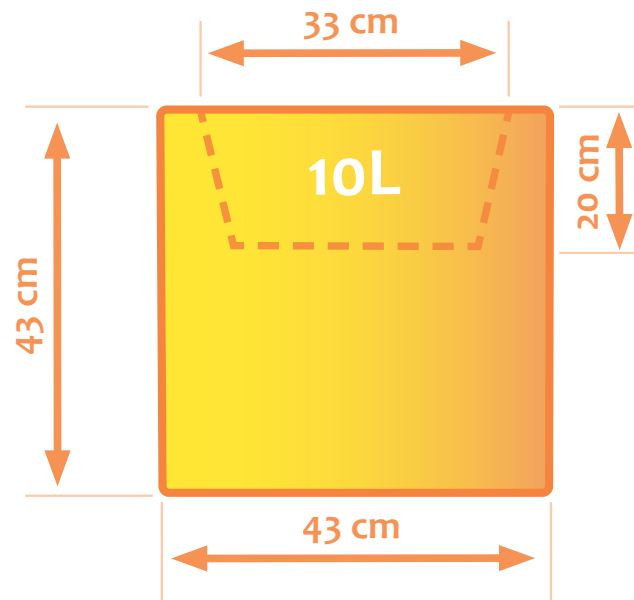

# SUNDARA POT

**100%**  
RECYCLABLE

The Sundara Planter is a decorative piece. Suitable for both indoors and outdoors. It fulfills its function as a planter and adds visual value to the space. Made of 100% recyclable PE.