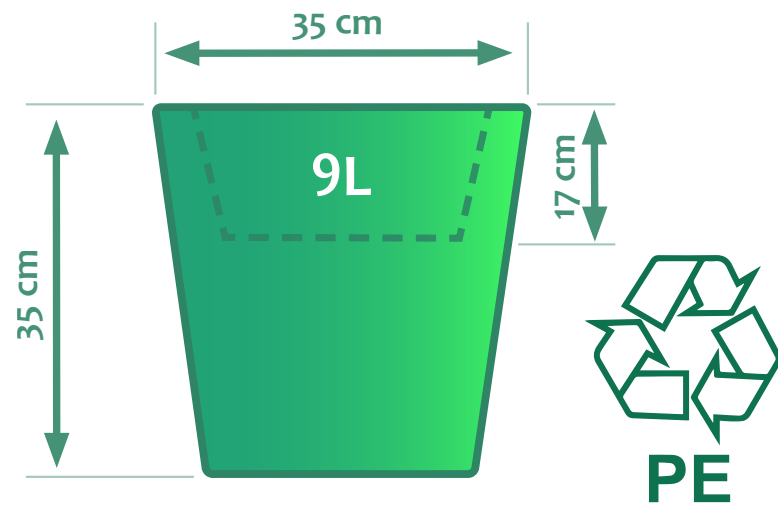

PLANT POTS

New avant-garde concept of indoor and outdoor decoration pot.

Made of high quality polyethylene with great resistance to impacts. Resistant to water, snow, UV rays ...

It can be purchased in color or in white or orange illuminated with white light connected to the electrical network.